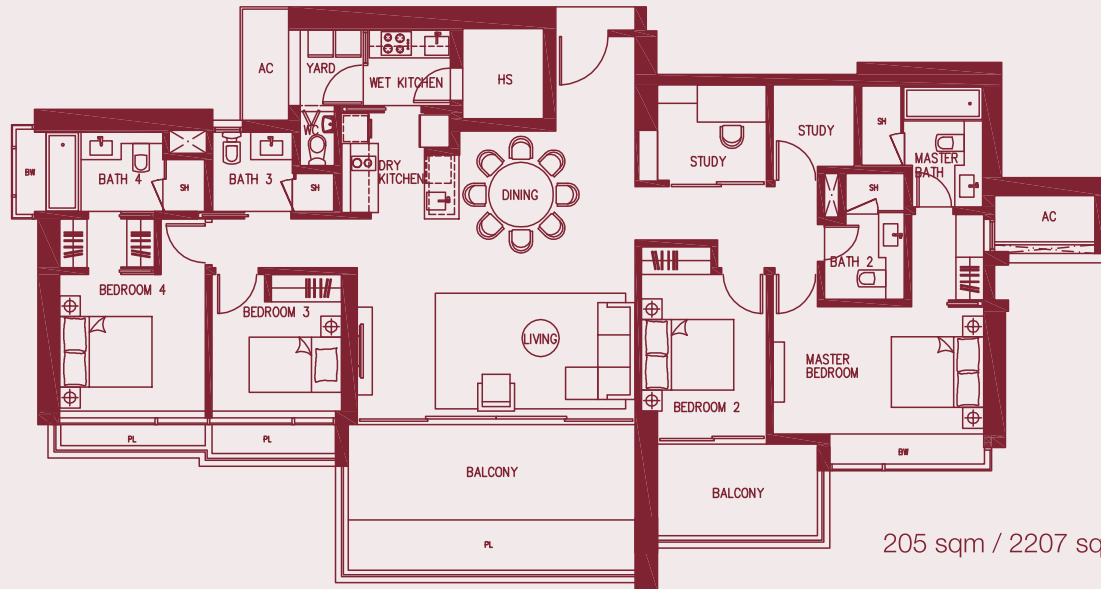

TYPE D1-i

4 Bedroom + Study

KEY PLAN

No. 296 No. 298

28th Level