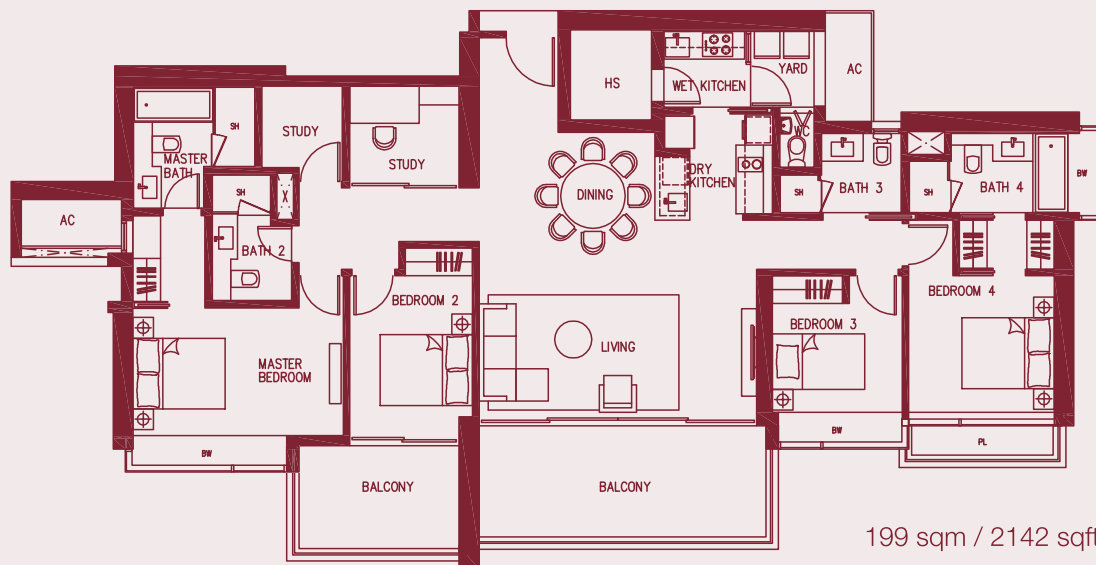

TYPE D2-b

4 Bedroom + Study

199 sqm / 2142 sqft #28-03

KEY PLAN

No. 296

No. 298

25th to 28th Level