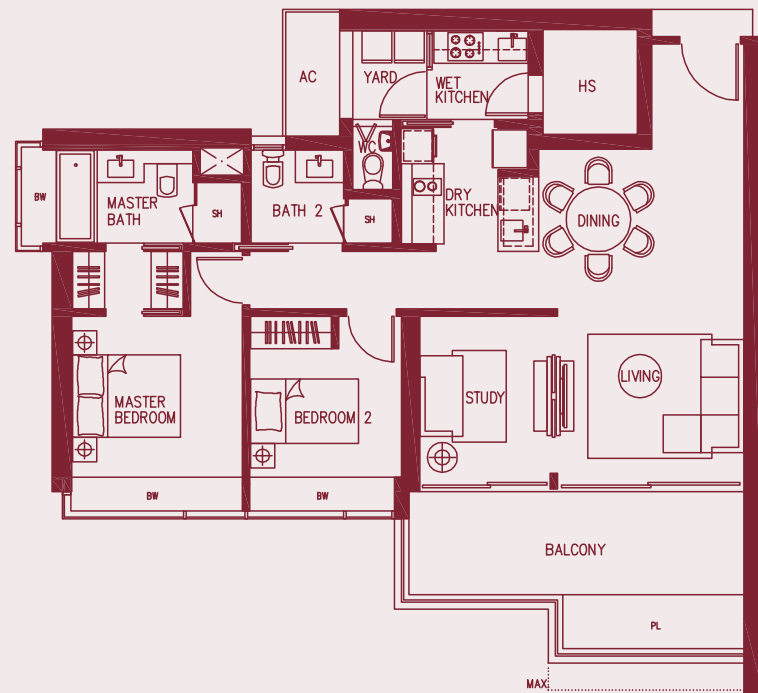

2 Bedroom + Study

134 sqm / 1442 sqft #23-06

133 sqm / 1431 sqft #20-03

131 sqm / 1410 sqft #11-14 , #26-14

KEY PLAN

TYPE C-g

2 Bedroom + Study

126 sqm / 1356 sqft #13-06

125 sqm / 1346 sqft #18-14

124 sqm / 1335 sqft #12-03

TYPE C-h

2 Bedroom + Study

128 sqm / 1378 sqft #21-06 , #24-14

127 sqm / 1367 sqft #09-14 , #22-03

KEY PLAN

No. 296

No. 298

24th to 40th Level

19th to 26th Level

7th to 23rd Level

7th to 18th Level