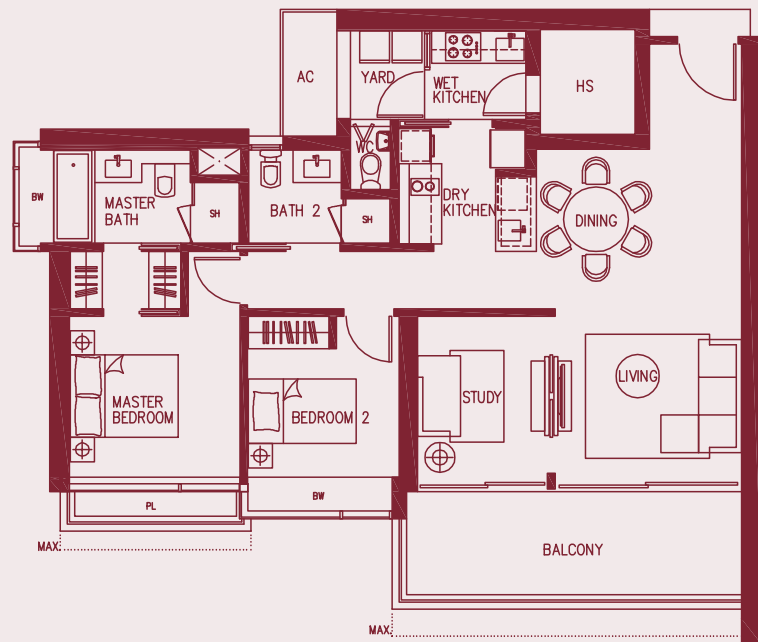

2 Bedroom + Study

134 sqm / 1442 sqft #23-06

133 sqm / 1431 sqft #20-03

131 sqm / 1410 sqft #11-14 , #26-14

KEY PLAN

TYPE C-g

2 Bedroom + Study

126 sqm / 1356 sqft #13-06

125 sqm / 1346 sqft #18-14

124 sqm / 1335 sqft #12-03

TYPE C-h

2 Bedroom + Study

128 sqm / 1378 sqft #21-06 , #24-14

127 sqm / 1367 sqft #09-14 , #22-03

KEY PLAN

No. 296

No. 298

24th to 40th Level

19th to 26th Level

7th to 23rd Level

7th to 18th Level